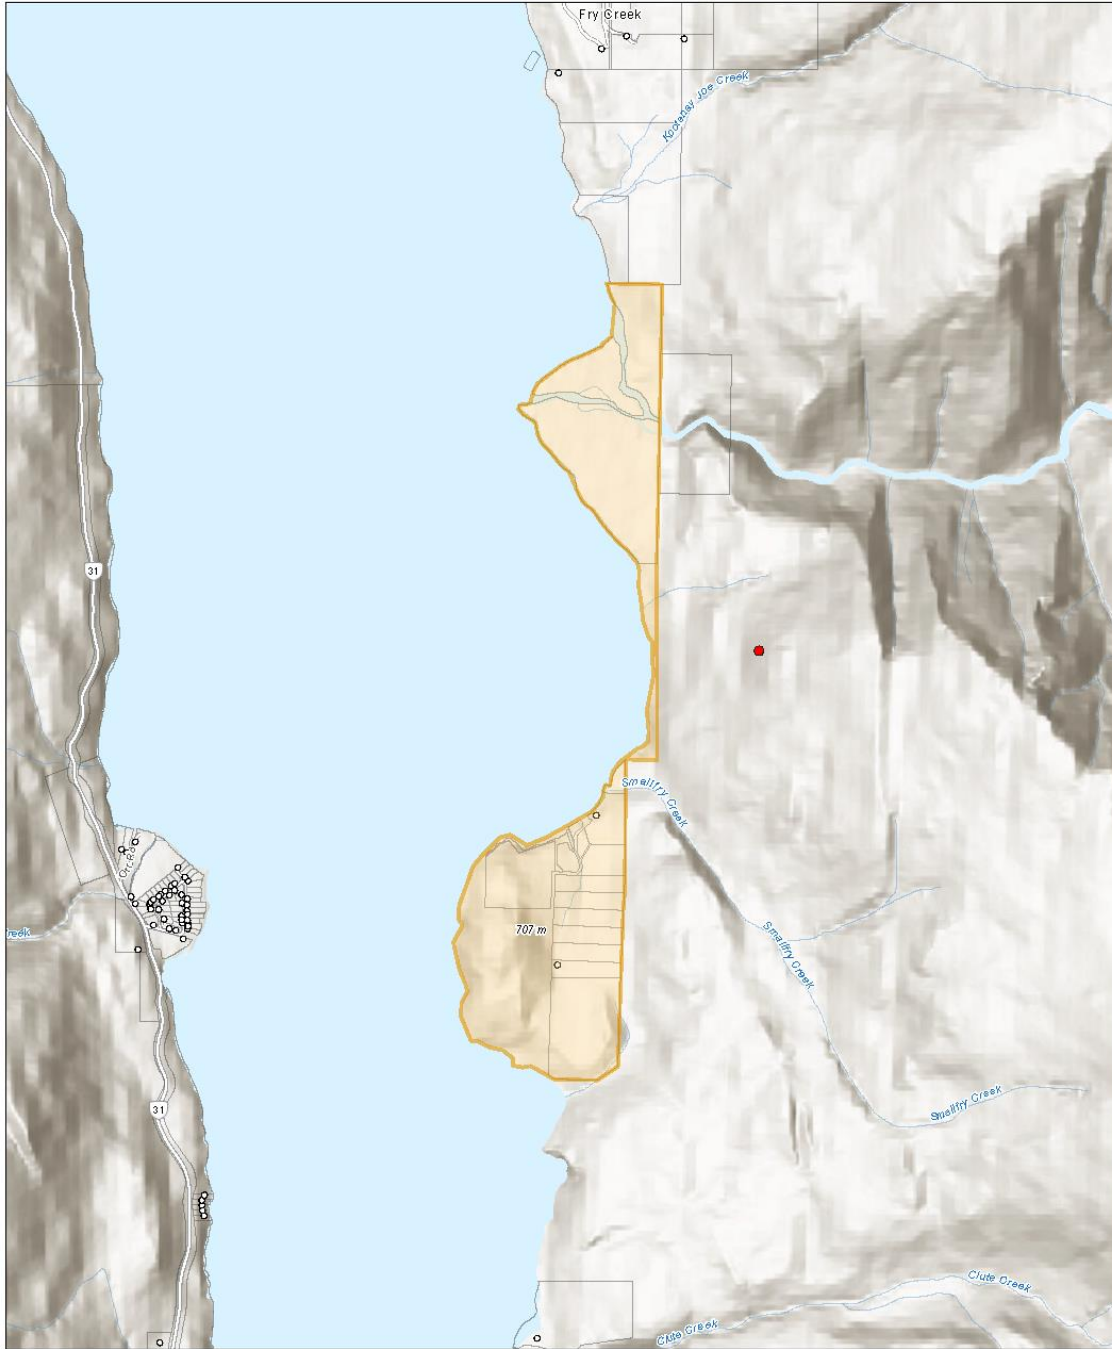

RDCK Emergency Map

9/8/2022, 10:52:41 AM
Active Evacuation Areas

Evacuation Alert

○ Civic Address

Legal Parcels

Current Fire Locations - BC Wildfire

● Out of Control

1:36,112

Esri, NASA, NGA, USGS, FEMA, Esri Canada, Esri, HERE, Garmin, SafeGraph, GeoTechnologies, Inc, METI/NASA, USGS, EPA, US Census Bureau, USDA, NRCan, Paris Canada

RDCK GIS Dept
The mapping information shown are approximate and are for reference purposes only.